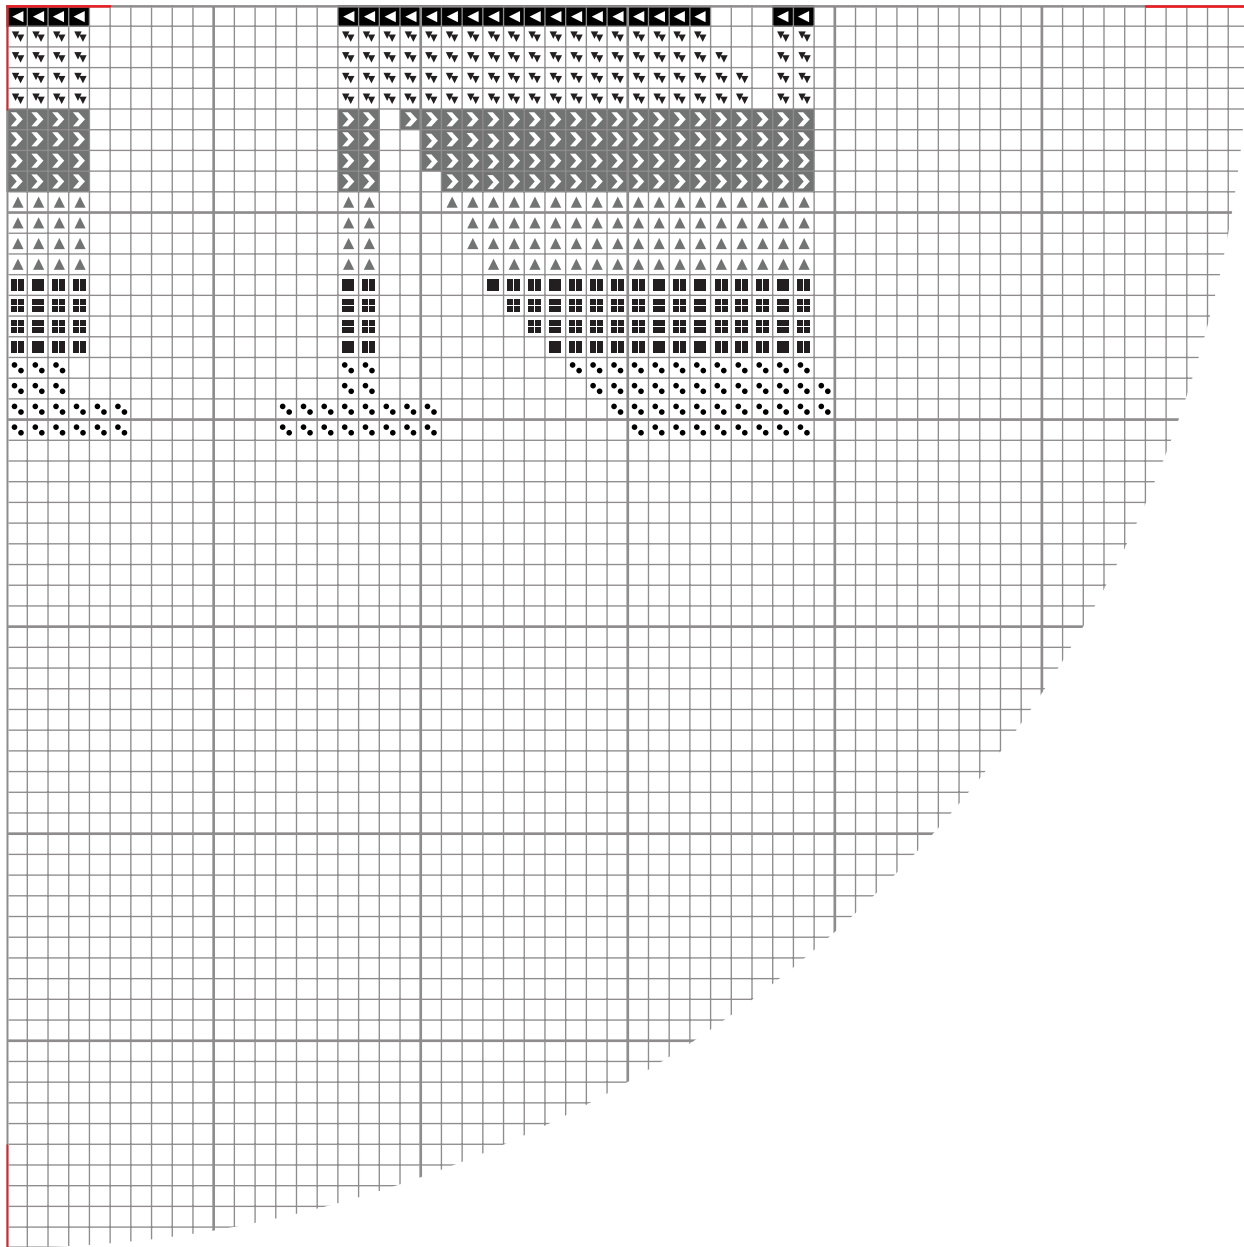

FILL, BOTTOM RIGHT

■ black

•• Color 1

● Color 2

◀ Color 3

▼ Color 4

▶ Color 5

▲ Color 6

■ ■ Color 7

● ● Color 8