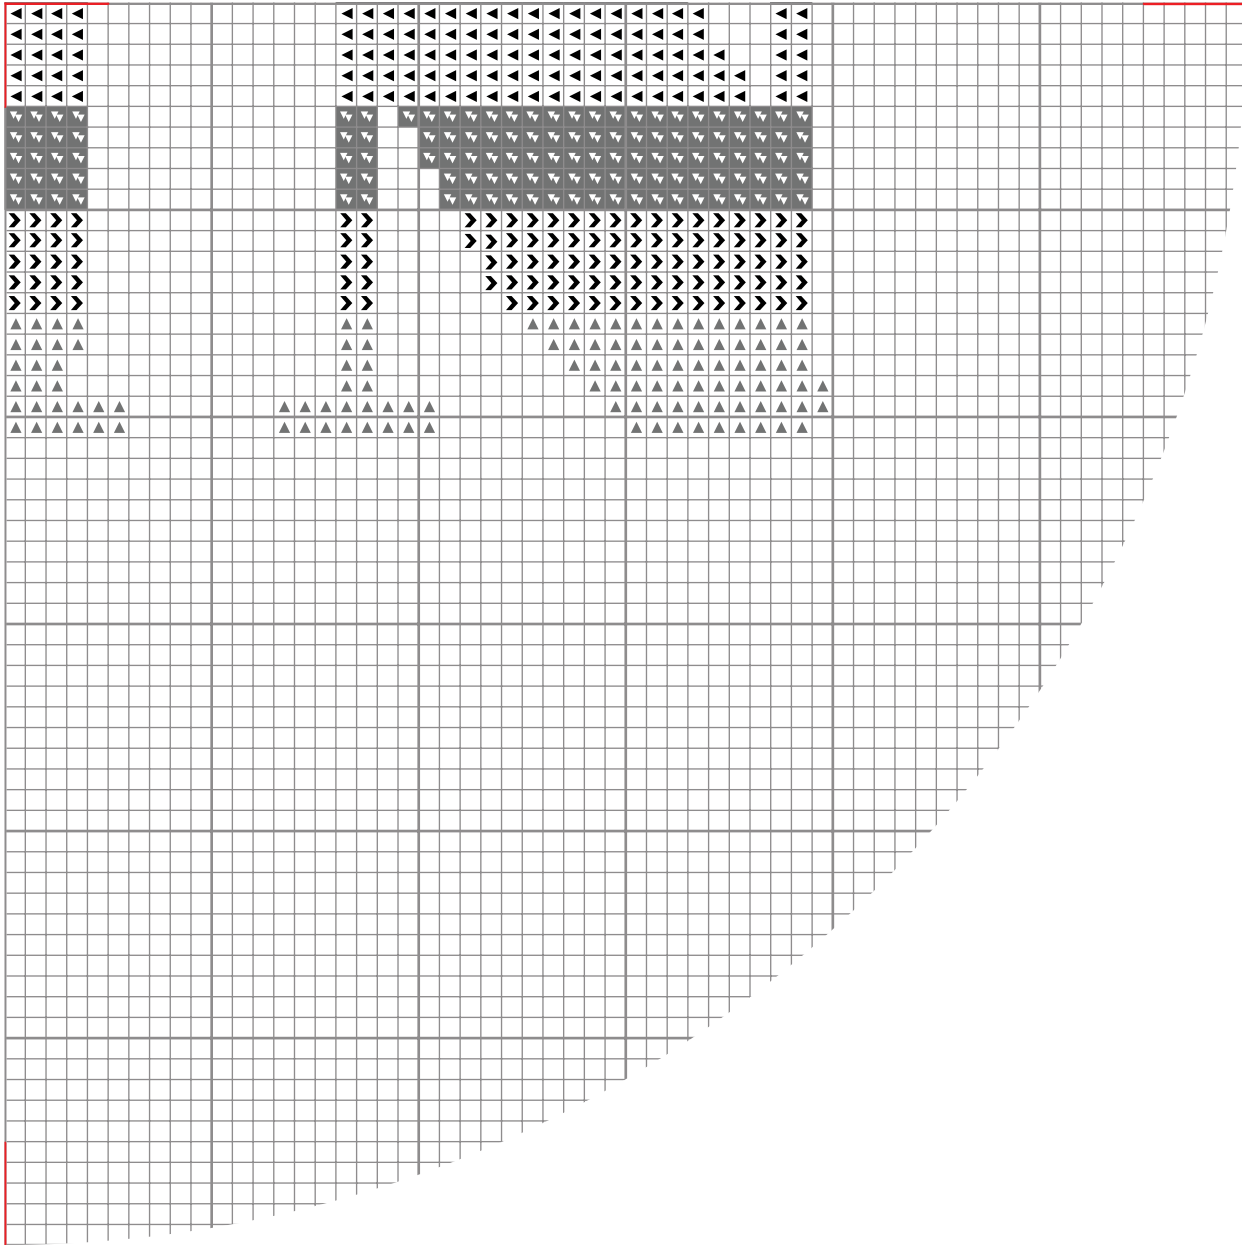

# FULL DESIGN

hoop size for 110-120 across:

14 count- 8 inch	20 count- 6 inch
16 count- 7 inch	22 count- 5 inch
18 count- 7 inch	24 count- 5 inch

# FILL, TOP RIGHT

■ black

●●●● Color 1  
● Color 2

◀ Color 3  
◃ Color 4

▶ Color 5  
▲ Color 6

# FILL, BOTTOM LEFT

■ black

•• Color 1  
● Color 2

◀ Color 3  
◿ Color 4

▶ Color 5  
▲ Color 6

# FILL, BOTTOM RIGHT

 black

 Color 1  
 Color 2

 Color 3  
 Color 4

 Color 5  
 Color 6