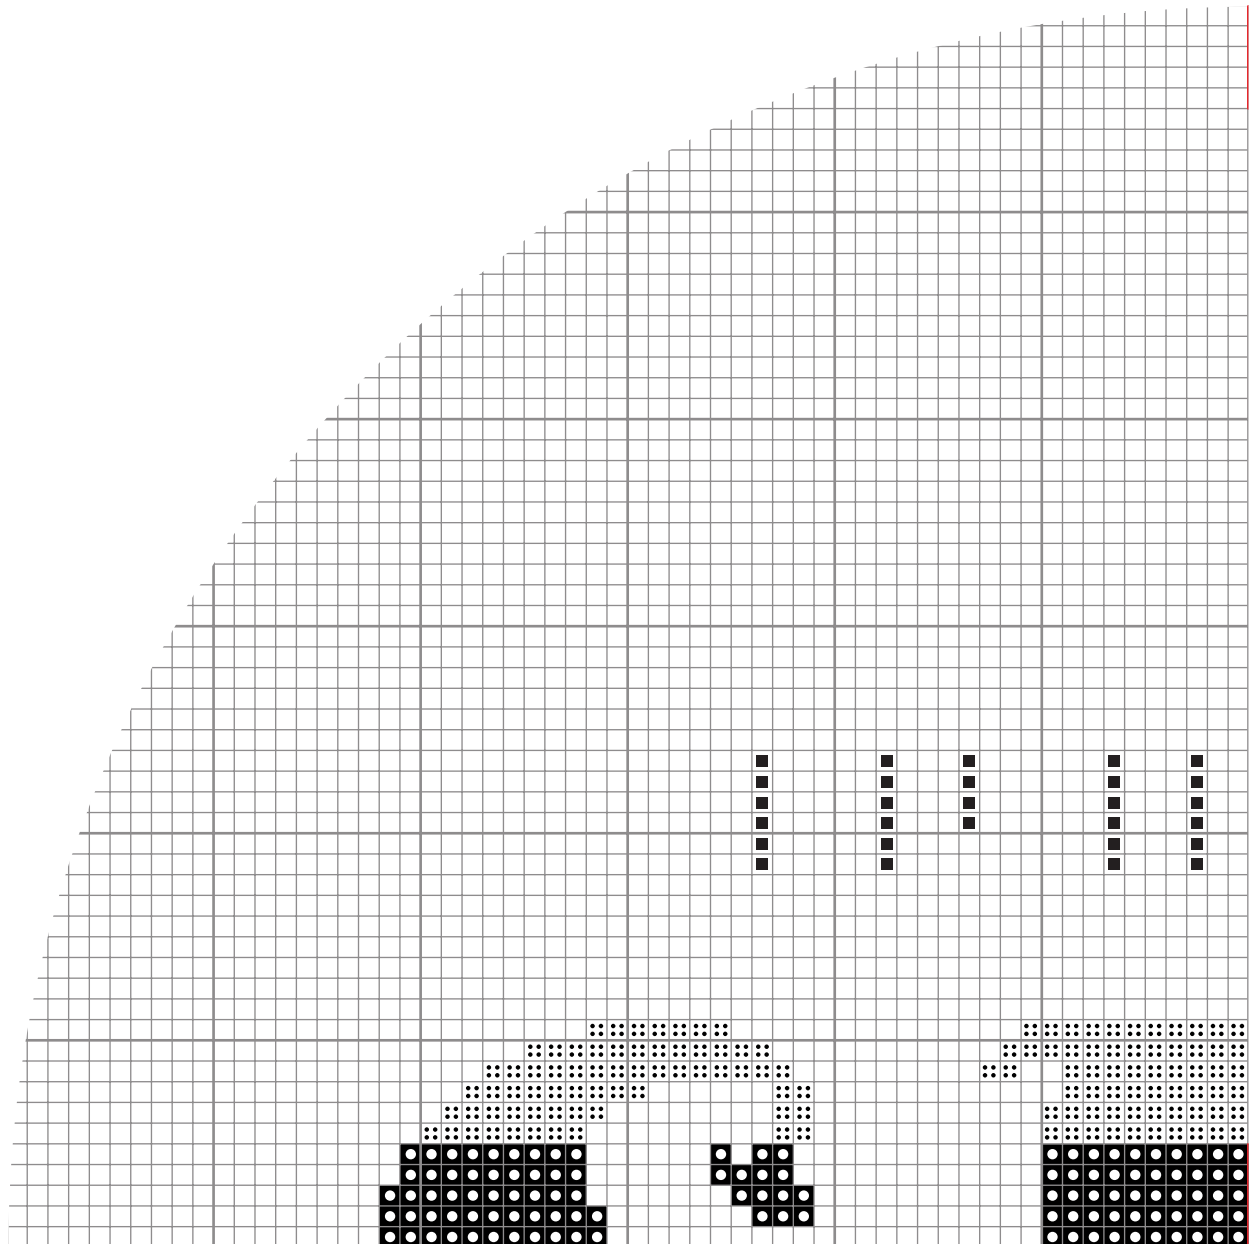

FILL, TOP LEFT

■ black

●● Color 1
● Color 2

◀ Color 3
◃ Color 4

▶ Color 5
▲ Color 6