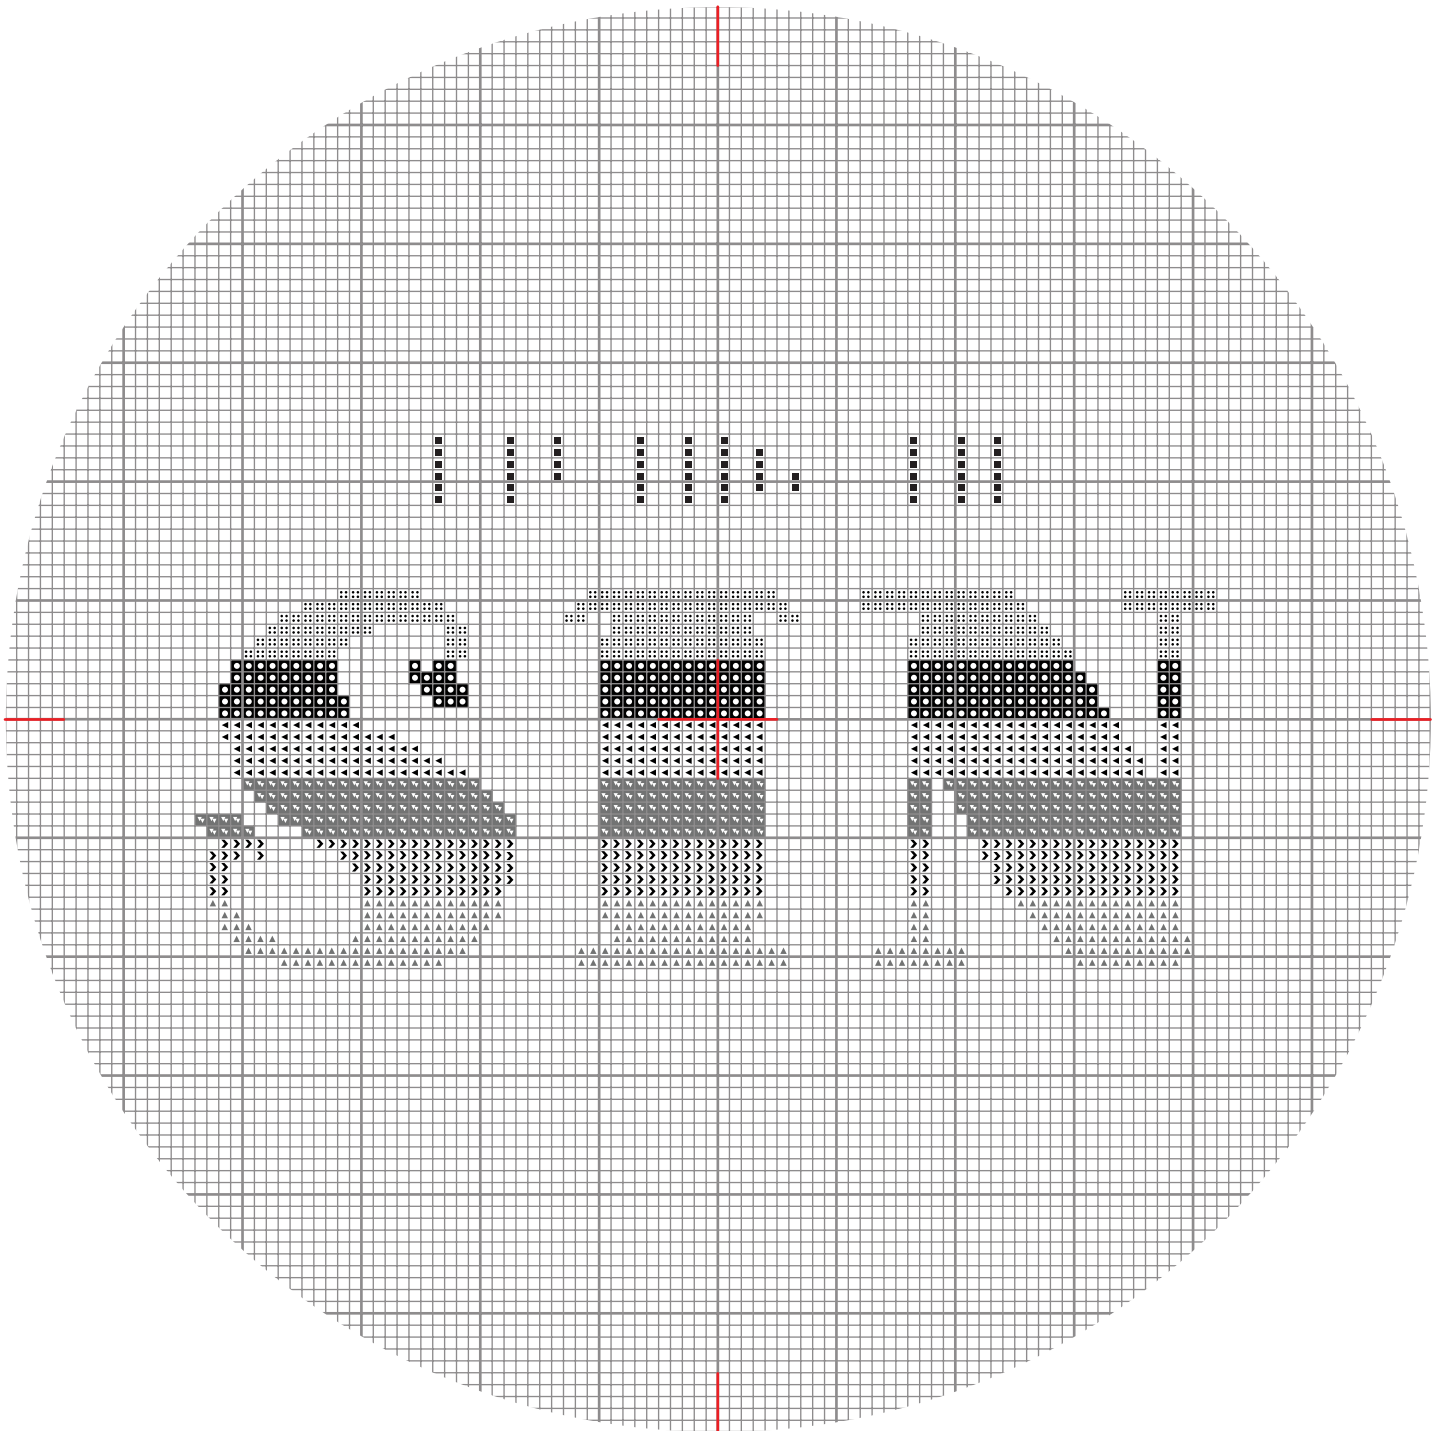

FILL DESIGN

■ black

●● Color 1
○ Color 2

◀ Color 3
▼ Color 4

▶ Color 5
▲ Color 6