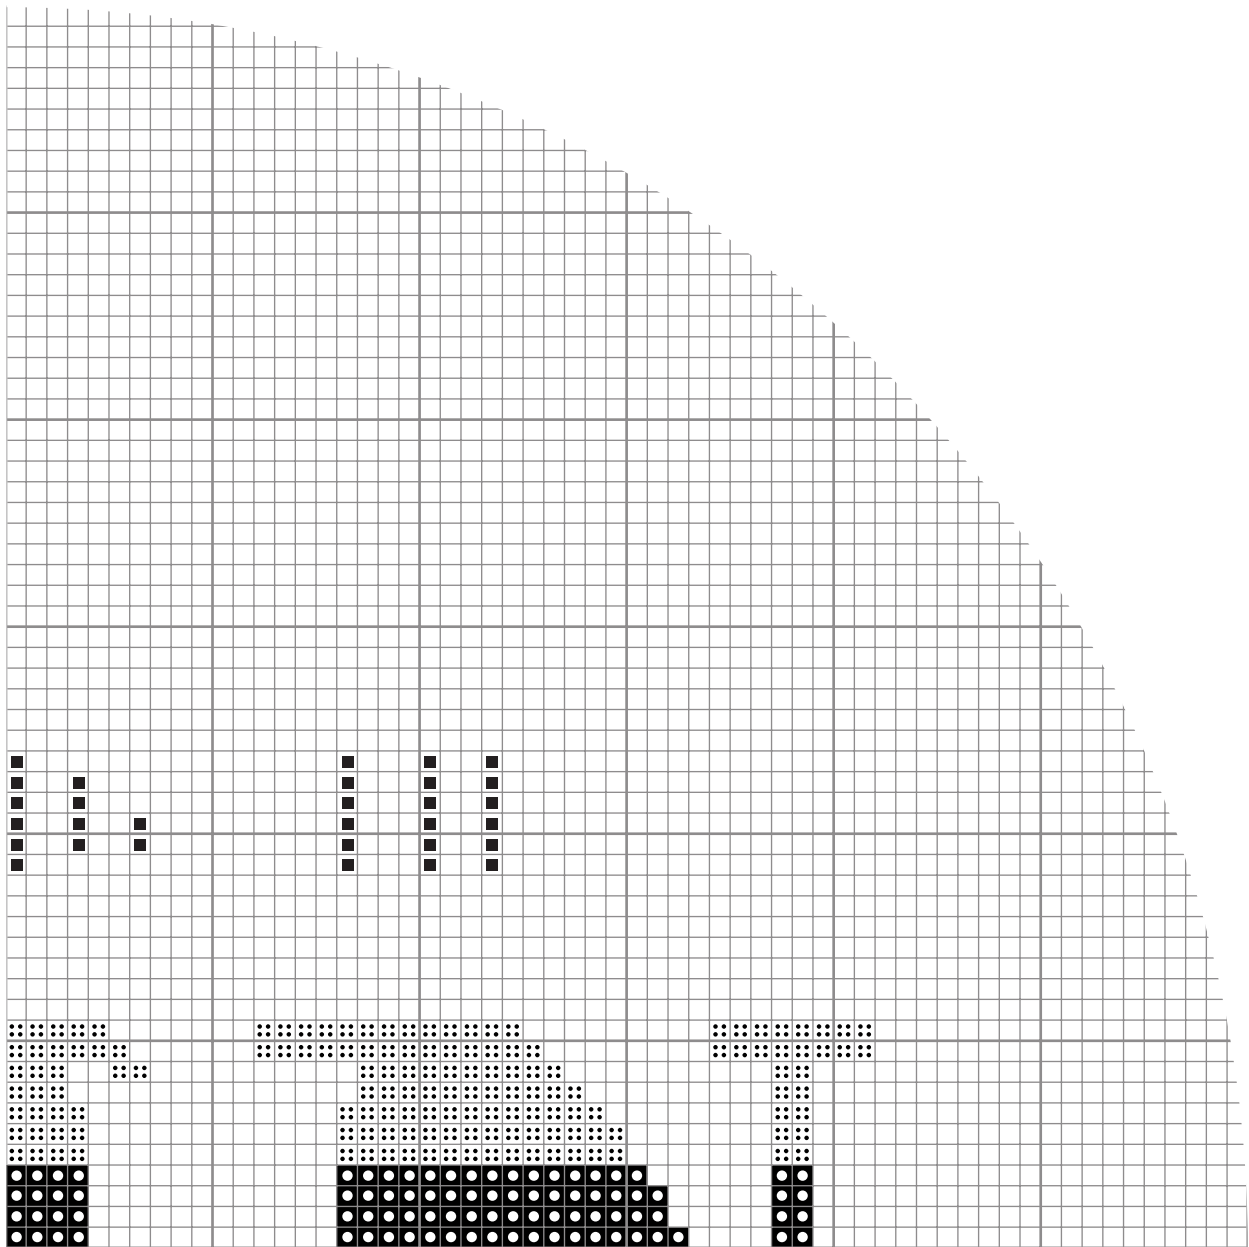

hoop size for 110-120 across:

14 count- 8 inch	20 count- 6 inch
16 count- 7 inch	22 count- 5 inch
18 count- 7 inch	24 count- 5 inch

FILL DESIGN

■ black

●● Color 1
● Color 2

◀ Color 3
▼ Color 4

▶ Color 5

LINEWORK DESIGN

— black

FILL, TOP LEFT

 black

 Color 1

 Color 2

 Color 3

 Color 4

 Color 5

FILL, TOP RIGHT

■ black

●●●● Color 1

● Color 2

◀ Color 3

▶ Color 4

▶ Color 5

FILL, BOTTOM LEFT

■ black

◼◼◼◼ Color 1

◼◼ Color 2

◀ Color 3

▶▶ Color 4

Color 3

Color 4

▶ Color 5