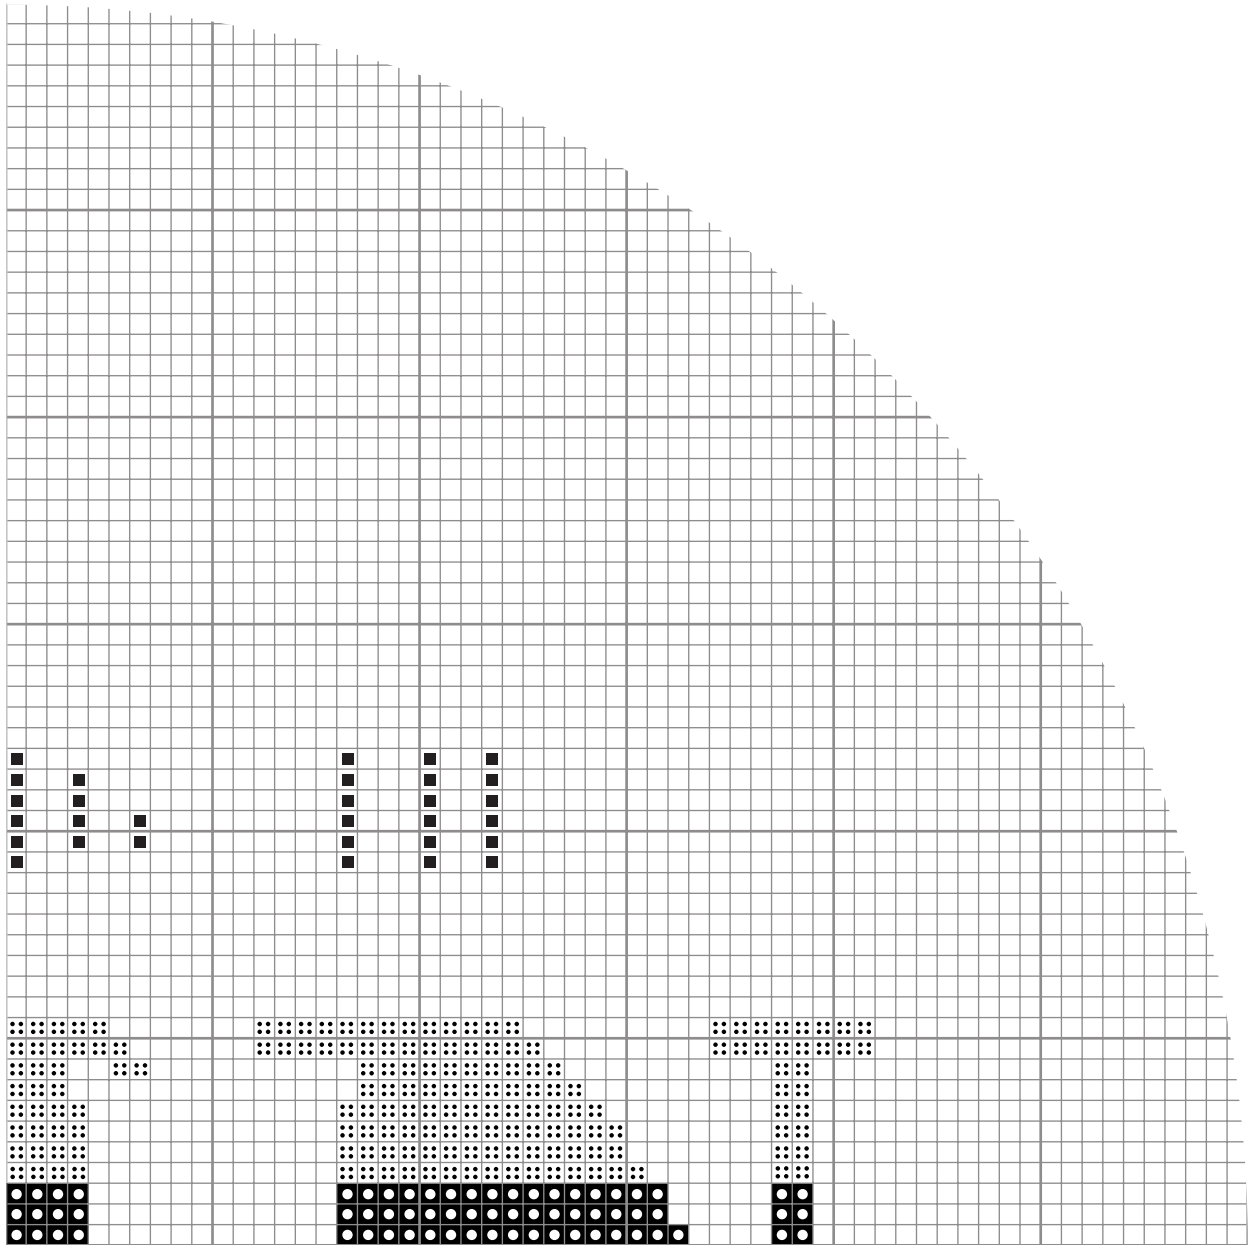

FULL DESIGN

hoop size for 110-120 across:

14 count- 8 inch	20 count- 6 inch
16 count- 7 inch	22 count- 5 inch
18 count- 7 inch	24 count- 5 inch

FILL DESIGN

■ black

●●●● Color 1

○ Color 2

◀ Color 3

▶ Color 4

LINEWORK DESIGN

— black

FILL, TOP LEFT

■ black

● Color 1
● Color 2

◀ Color 3
▶ Color 4

FILL, TOP RIGHT

■ black

●● Color 1
● Color 2

◀ Color 3
▶ Color 4

FILL, BOTTOM LEFT

■ black

●●●● Color 1
● Color 2

◀ Color 3
▶ Color 4

FILL, BOTTOM RIGHT

■ black

●● Color 1
● Color 2

◀ Color 3
▶ Color 4