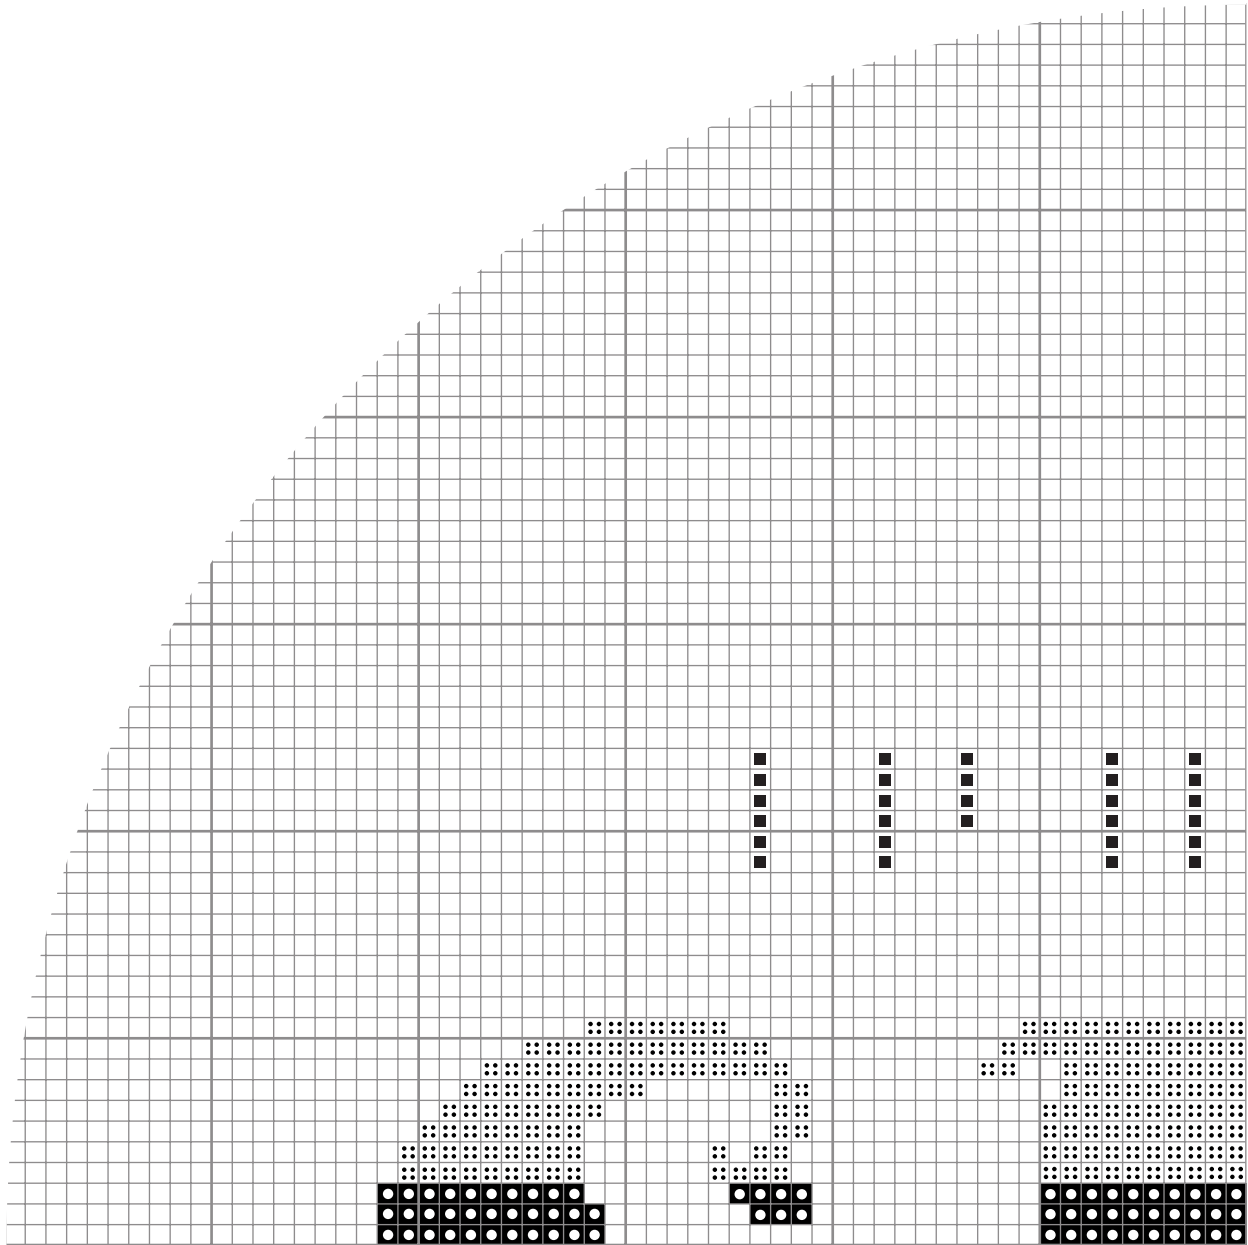

LIVING IN SIN (4 COLOR)

EXAMPLES:

ASEXUAL

-  Color 1- DMC black
-  Color 2- DMC 03
-  Color 3- DMC blanc
-  Color 4- DMC 327

NON-BINARY

-  Color 1- DMC 727
-  Color 2- DMC blanc
-  Color 3- DMC 553
-  Color 4- DMC black

FULL DESIGN

hoop size for 110-120 across:

14 count- 8 inch	20 count- 6 inch
16 count- 7 inch	22 count- 5 inch
18 count- 7 inch	24 count- 5 inch

FILL DESIGN

■ black

●●●● Color 1

○ Color 2

◀ Color 3

▶ Color 4

LINEWORK DESIGN

— black

FILL, TOP LEFT

■ black

● Color 1
● Color 2

◀ Color 3
▶ Color 4

FILL, TOP RIGHT

■ black

●● Color 1
● Color 2

◀ Color 3
▶ Color 4