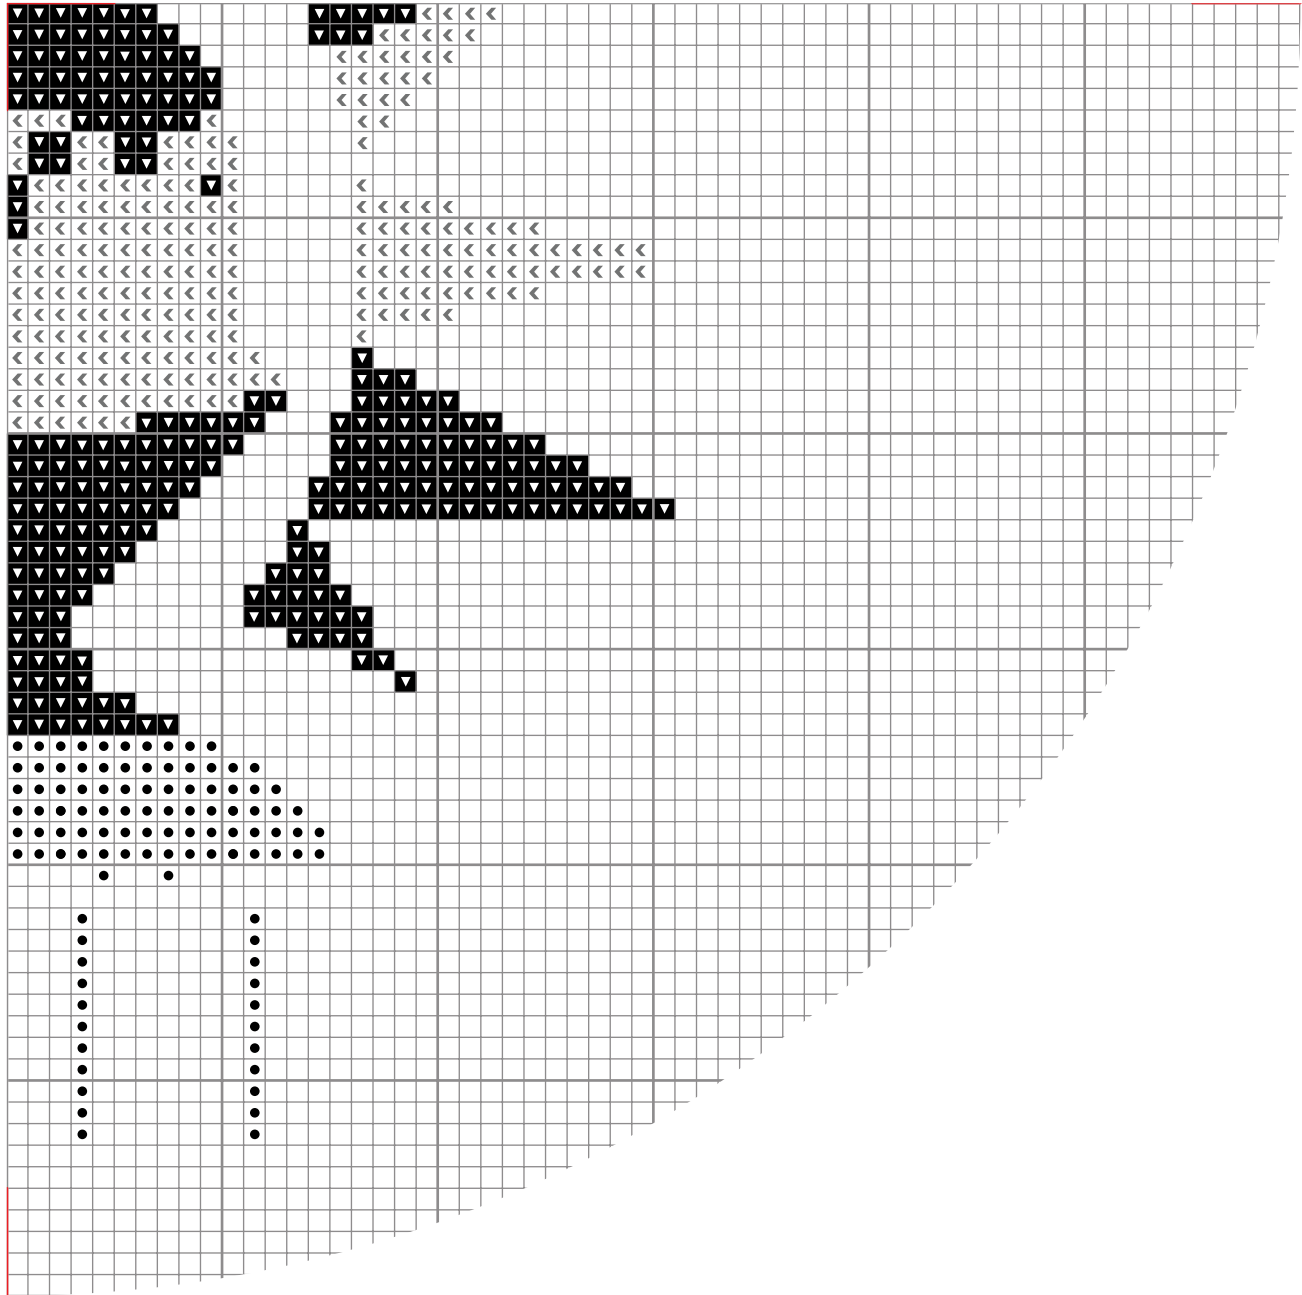

DIVINE ALCHEMY
(5 COLOR)
EXAMPLE:

TRANS

-  Color 1- DMC 747
-  Color 2- DMC 963
- Color 3- DMC blanc

FULL DESIGN

hoop size for 110-120 across:

14 count- 8 inch	20 count- 6 inch
16 count- 7 inch	22 count- 5 inch
18 count- 7 inch	24 count- 5 inch

FILL DESIGN

Color 1

Color 2

Color 3

LINEWORK DESIGN

— black

FILL DESIGN

Color 1

Color 2

Color 3

FILL DESIGN

Color 1

Color 2

Color 3

FILL DESIGN

Color 1

Color 2

Color 3

FILL DESIGN

Color 1

Color 2

Color 3