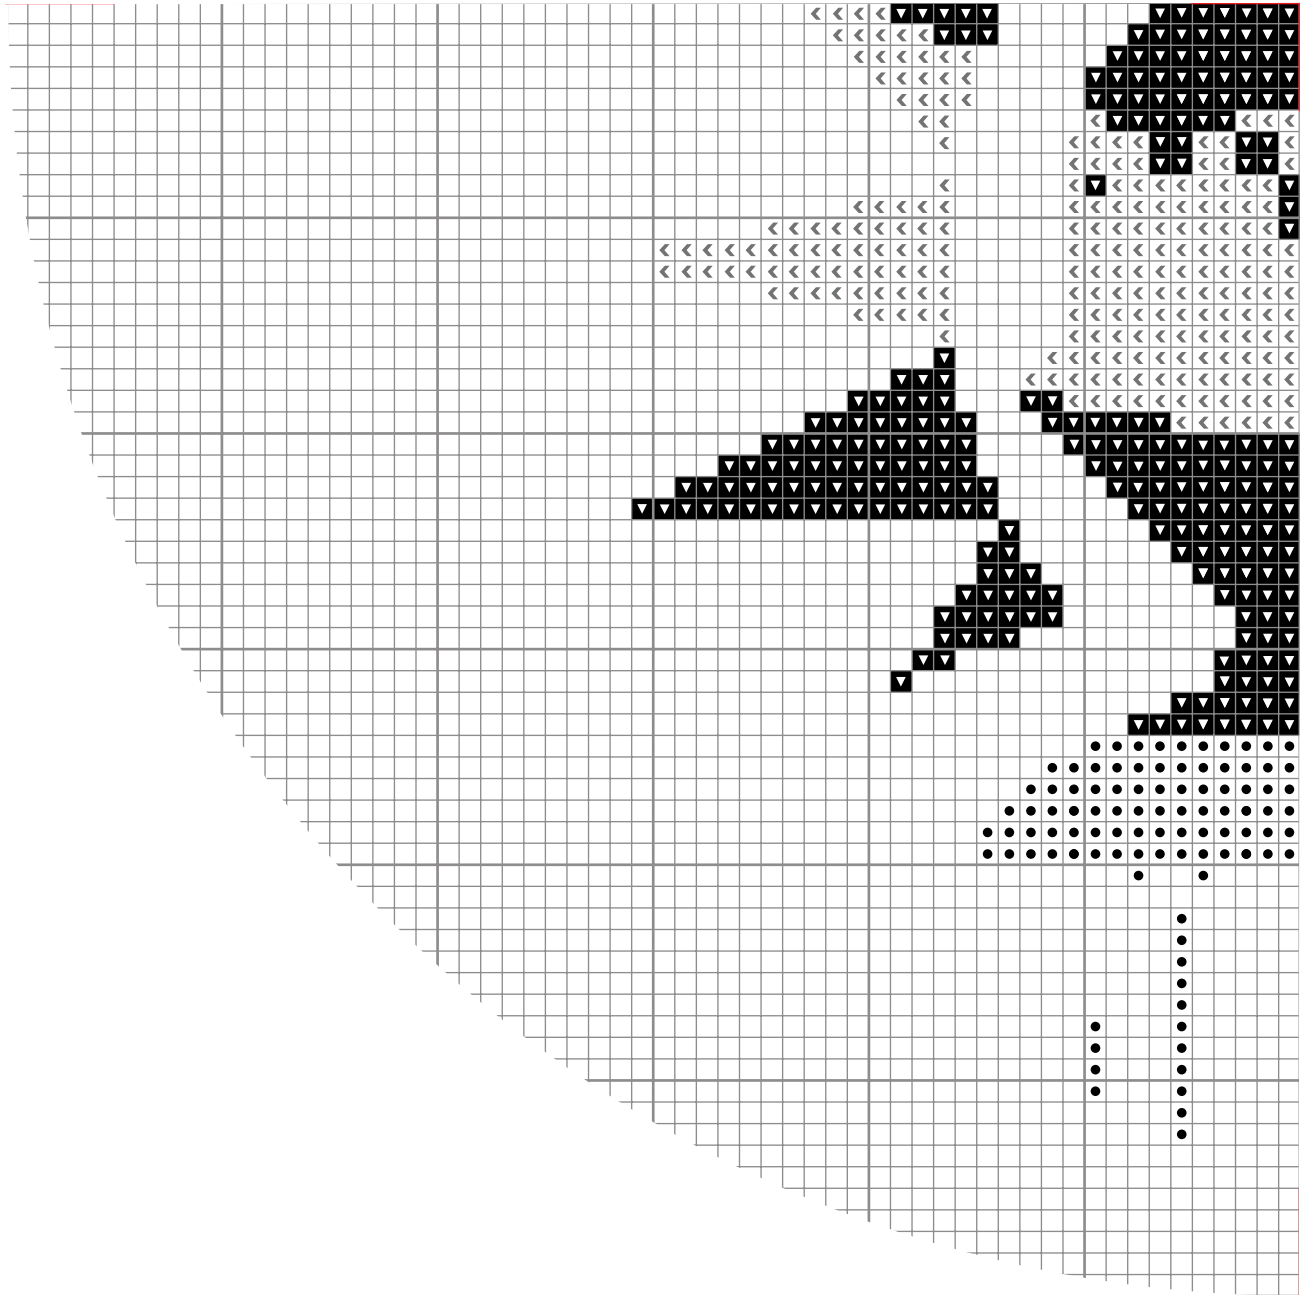

DIVINE ALCHEMY
(5 COLOR)
EXAMPLE:

TRANS

-  Color 1- DMC 747
-  Color 2- DMC 963
- Color 3- DMC blanc

FULL DESIGN

hoop size for 110-120 across:

14 count- 8 inch	20 count- 6 inch
16 count- 7 inch	22 count- 5 inch
18 count- 7 inch	24 count- 5 inch

FILL DESIGN

Color 1

Color 2

Color 3

LINEWORK DESIGN

— black

FILL DESIGN

Color 1

Color 2

Color 3

FILL DESIGN

Color 1

Color 2

Color 3

FILL DESIGN

Color 1

Color 2

Color 3

FILL DESIGN

Color 1

Color 2

Color 3