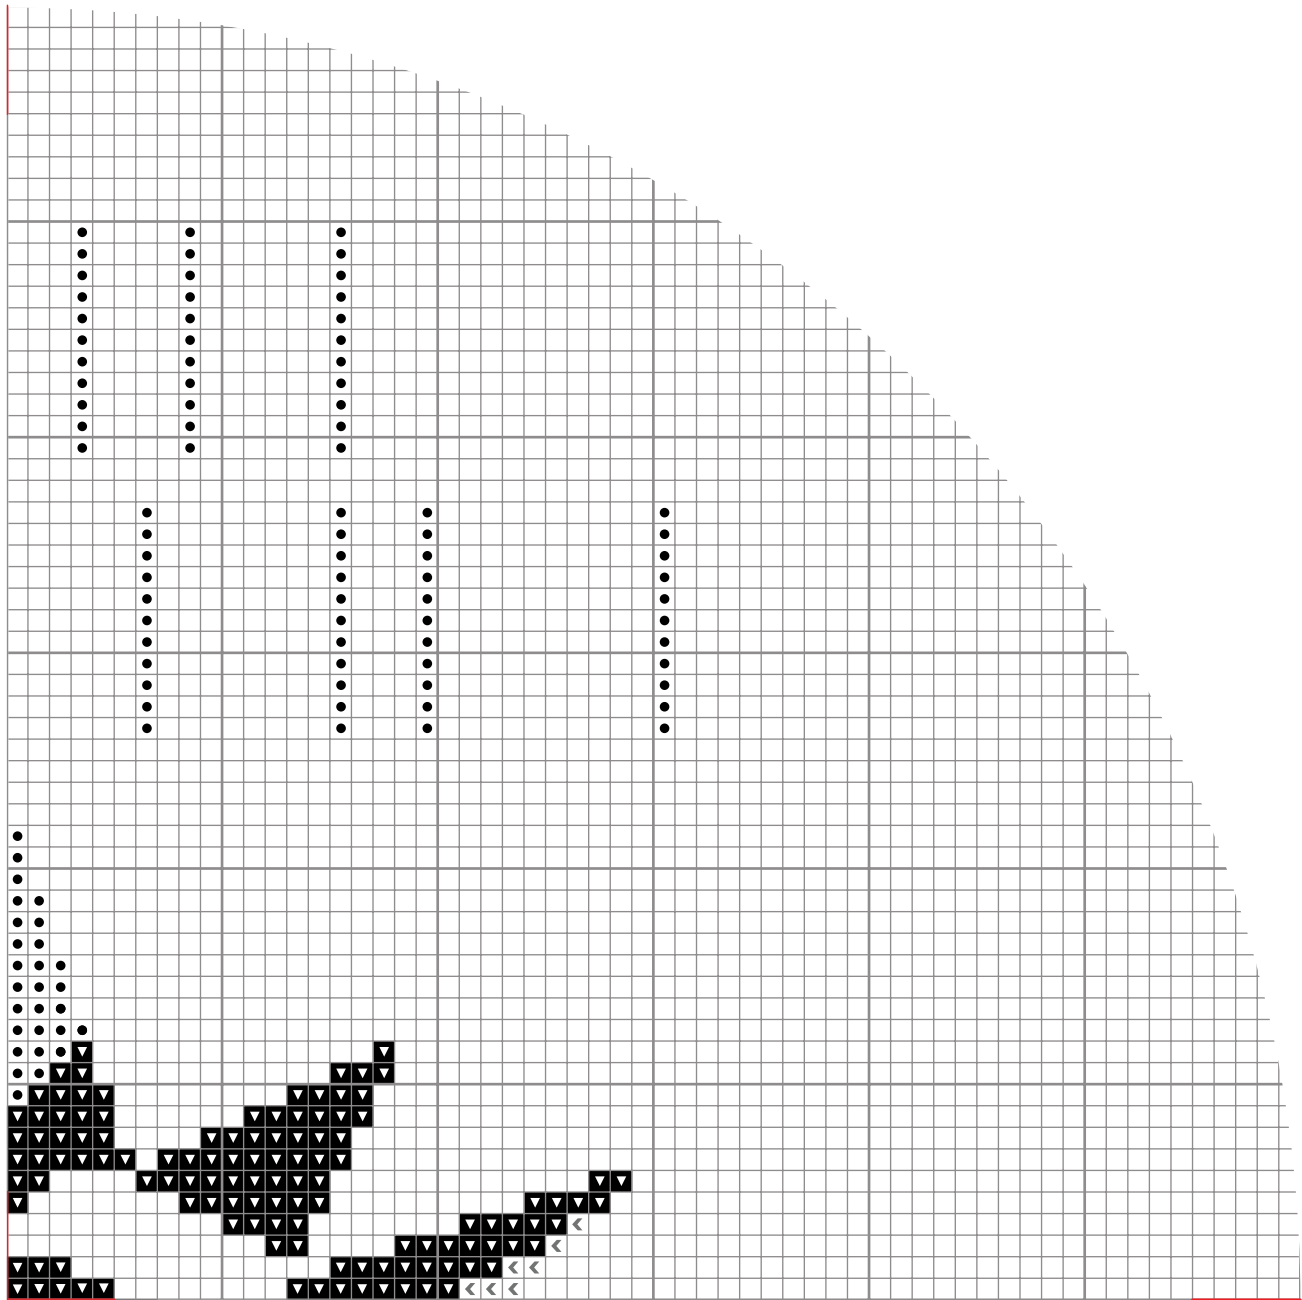

DIVINE ALCHEMY
(5 COLOR)
EXAMPLE:

TRANS

-  Color 1- DMC 747
-  Color 2- DMC 963
- Color 3- DMC blanc

FULL DESIGN

hoop size for 110-120 across:

14 count- 8 inch	20 count- 6 inch
16 count- 7 inch	22 count- 5 inch
18 count- 7 inch	24 count- 5 inch

FILL DESIGN

Color 1

Color 2

Color 3

LINEWORK DESIGN

— black

FILL DESIGN

Color 1

Color 2

Color 3

FILL DESIGN

Color 1

Color 2

Color 3

FILL DESIGN

Color 1

Color 2

Color 3

FILL DESIGN

Color 1

Color 2

Color 3