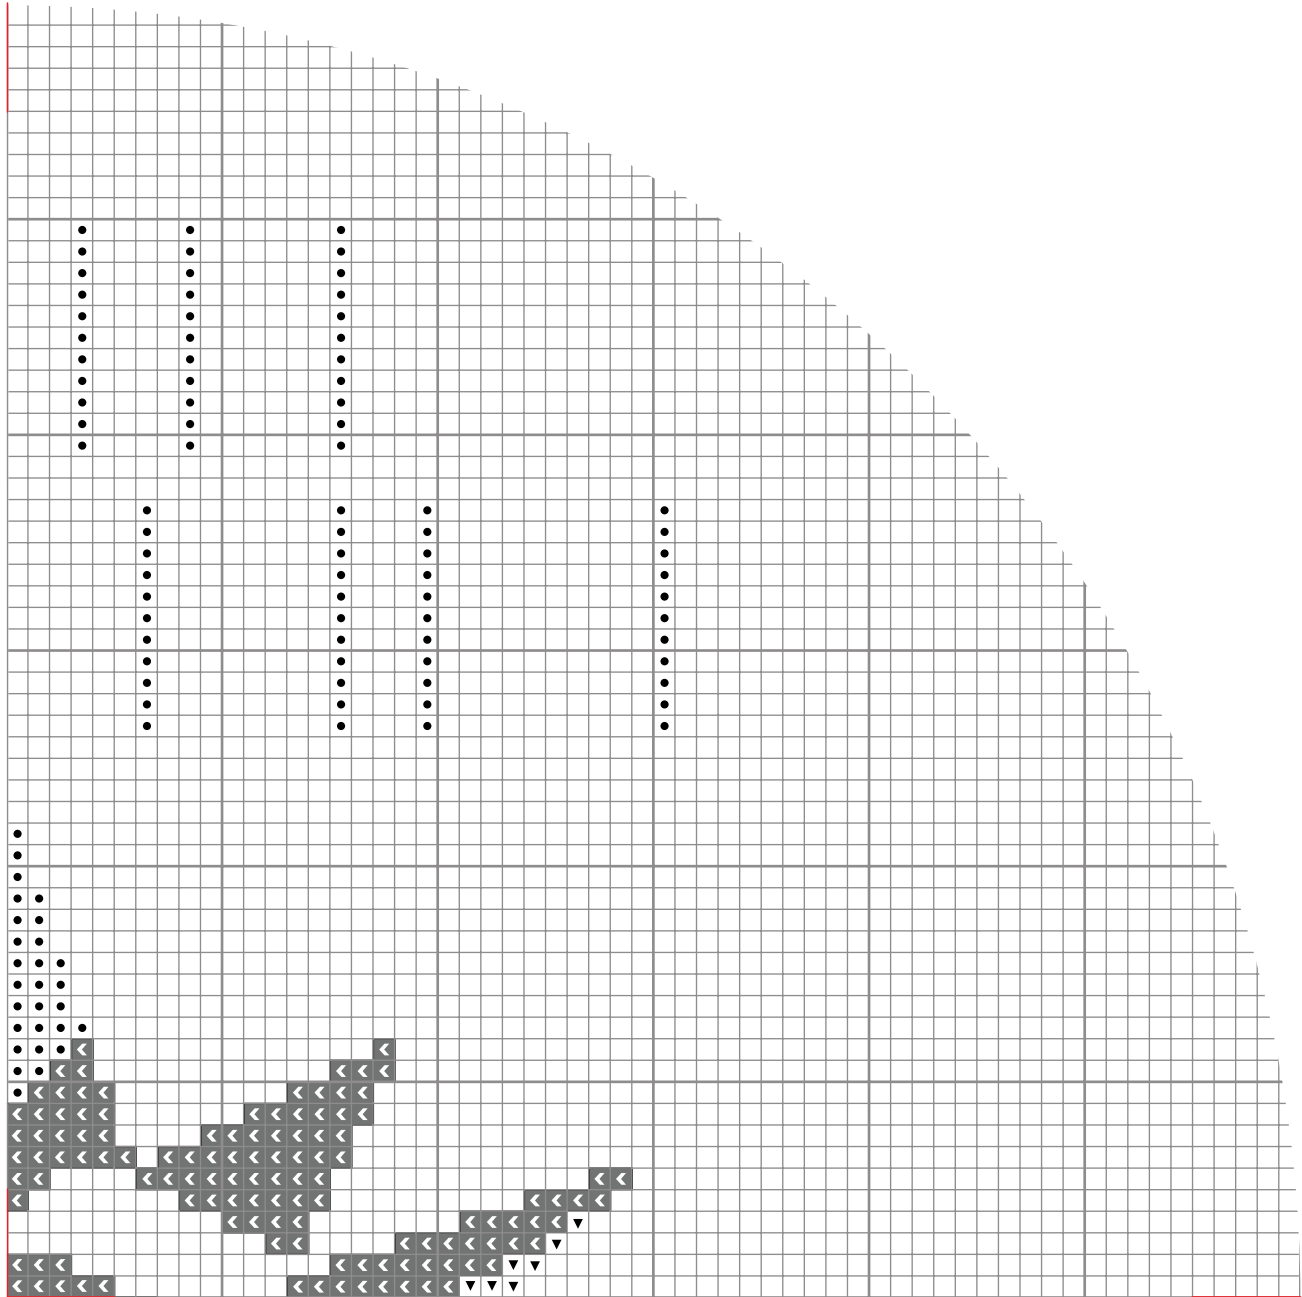

DIVINE ALCHEMY

(4 COLOR)

EXAMPLE:

NON-BINARY

-  Color 1- DMC 726/744
-  Color 2- DMC blanc
-  Color 3- DMC 554
-  Color 4- DMC 535/310

FULL DESIGN

hoop size for 110-120 across:

14 count- 8 inch	20 count- 6 inch
16 count- 7 inch	22 count- 5 inch
18 count- 7 inch	24 count- 5 inch

FILL DESIGN

Color 1

Color 2

Color 3

Color 4

LINEWORK DESIGN

— black

FILL, TOP LEFT

●	Color 1	▼	Color 3
◀	Color 2	◼◼◼◼	Color 4

FILL, TOP RIGHT

FILL, BOTTOM LEFT

FILL, BOTTOM RIGHT