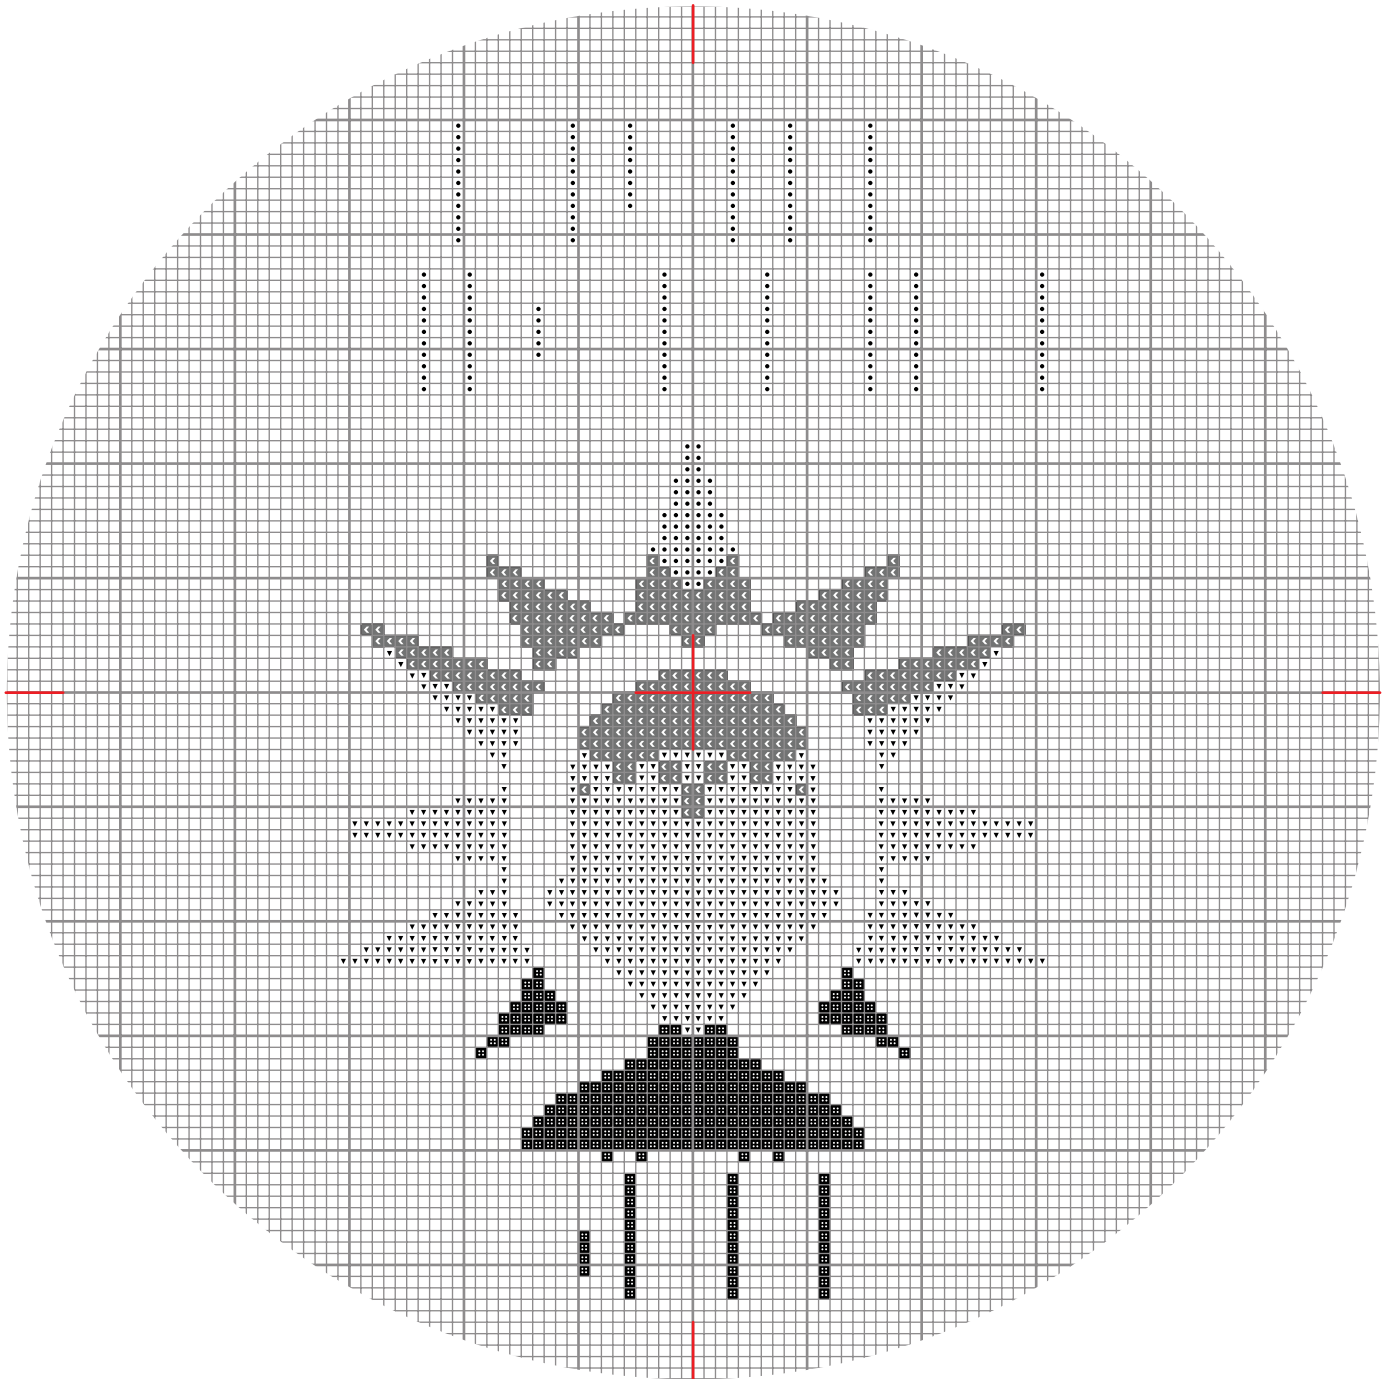

DIVINE ALCHEMY

(4 COLOR)

EXAMPLE:

NON-BINARY

-  Color 1- DMC 726/744
-  Color 2- DMC blanc
-  Color 3- DMC 554
-  Color 4- DMC 535/310

FULL DESIGN

hoop size for 110-120 across:

14 count- 8 inch	20 count- 6 inch
16 count- 7 inch	22 count- 5 inch
18 count- 7 inch	24 count- 5 inch

FILL DESIGN

Color 1

Color 2

Color 3

Color 4

LINEWORK DESIGN

— black

FILL, TOP LEFT

●	Color 1	▼	Color 3
◀	Color 2	◼◼◼◼	Color 4

FILL, TOP RIGHT

FILL, BOTTOM LEFT

FILL, BOTTOM RIGHT