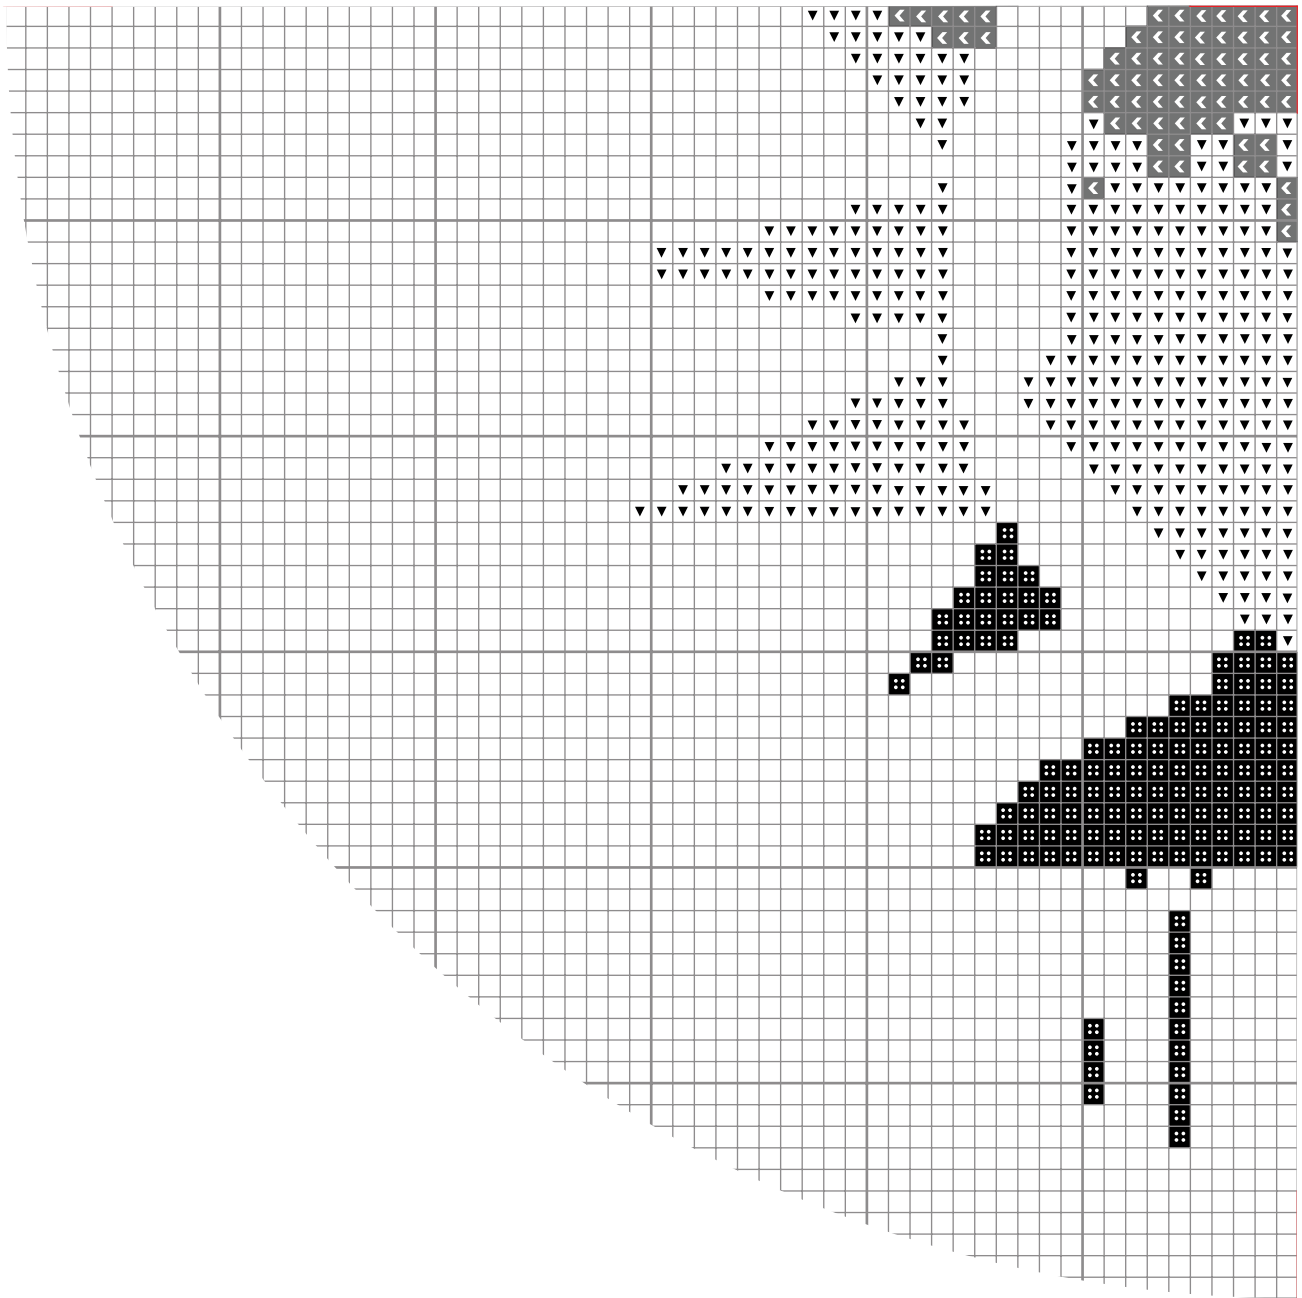

DIVINE ALCHEMY

(4 COLOR)

EXAMPLE:

NON-BINARY

-  Color 1- DMC 726/744
-  Color 2- DMC blanc
-  Color 3- DMC 554
-  Color 4- DMC 535/310

FULL DESIGN

hoop size for 110-120 across:

14 count- 8 inch	20 count- 6 inch
16 count- 7 inch	22 count- 5 inch
18 count- 7 inch	24 count- 5 inch

FILL DESIGN

Color 1

Color 2

Color 3

Color 4

LINEWORK DESIGN

— black

FILL, TOP LEFT

●	Color 1	▼	Color 3
◀	Color 2	◼◼◼◼	Color 4

FILL, TOP RIGHT

FILL, BOTTOM LEFT

FILL, BOTTOM RIGHT